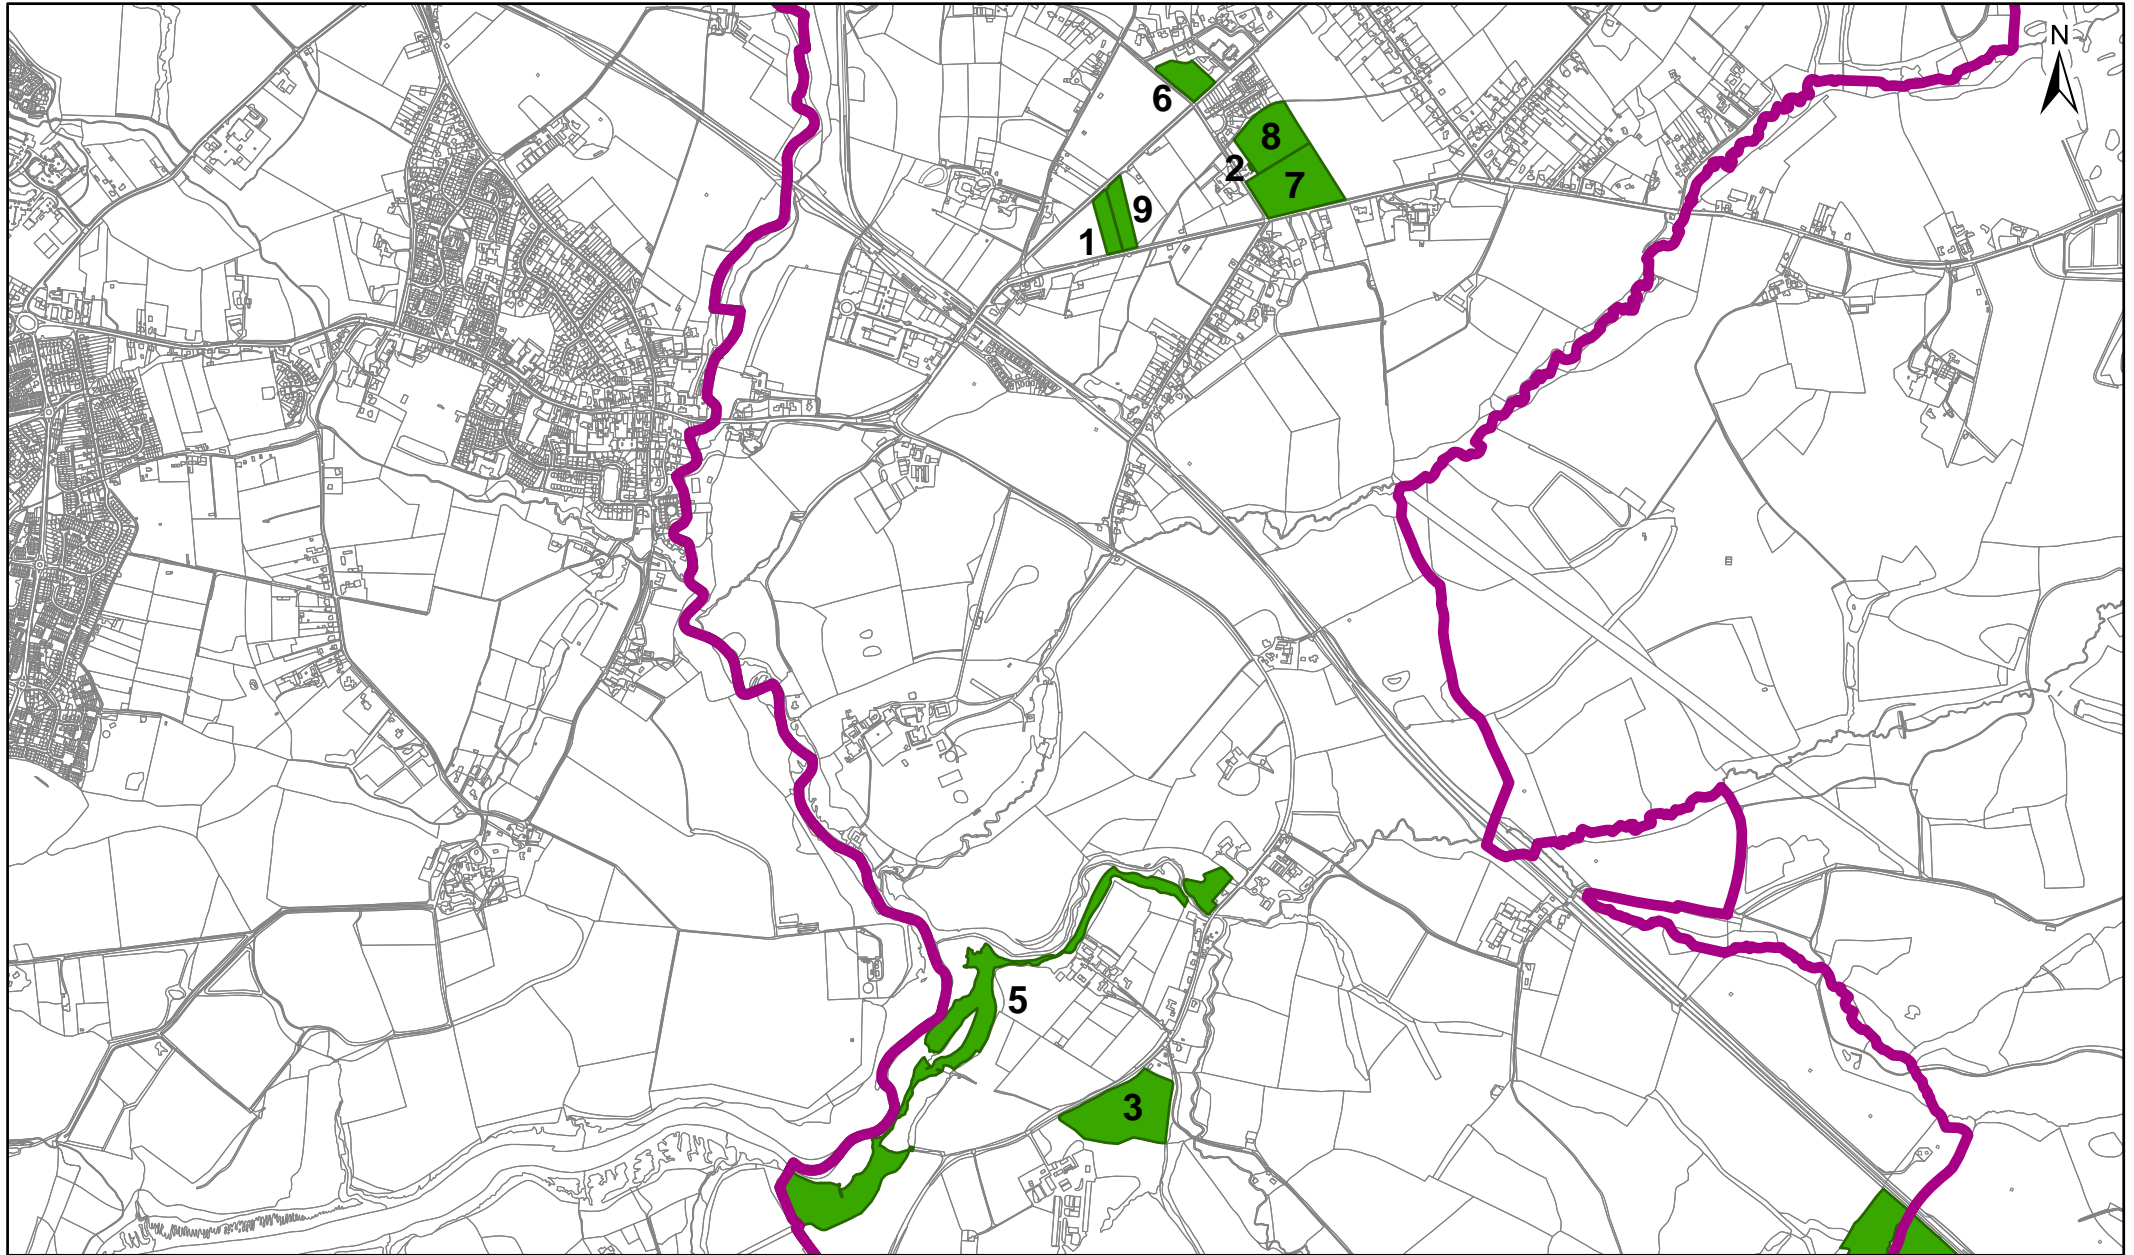

# Curdridge

 Open Space Strategy Sites  Winchester District Boundary  
 Parish Boundary

© Crown copyright and database  
right 2014 Ordnance Survey 100019531  
Open Space Strategy September 2014